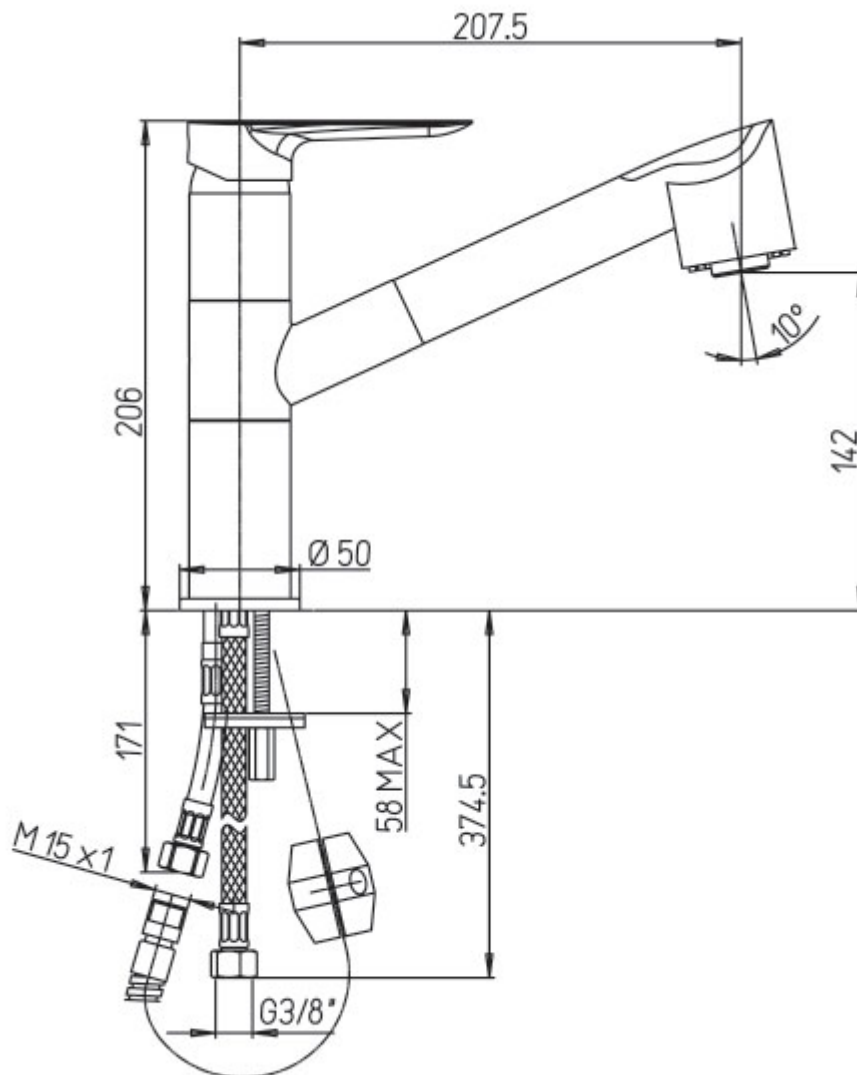

'Nove' Single Lever Galley Mixer with Extractable Spout

£197.96

Excl. Tax: **£164.97**

Product Images

Short Description

The 'Nove' 4424C is a solid brass, chrome plated, galley mixer with an extractable spout. Its single lever design offers effortless control over water flow and temperature, while the inclusion of an extractable spout enhances versatility, allowing users to easily maneuver and direct water for various tasks.

Description

Additional Information

Spout Height (mm)	142.00
Max. Counter Top Thickness (mm)	58.00
Wall Mounted	No
Base Diameter (mm)	50.00
Weight (kg)	2.050000
Manufacturer	Paini
Finish	Chrome