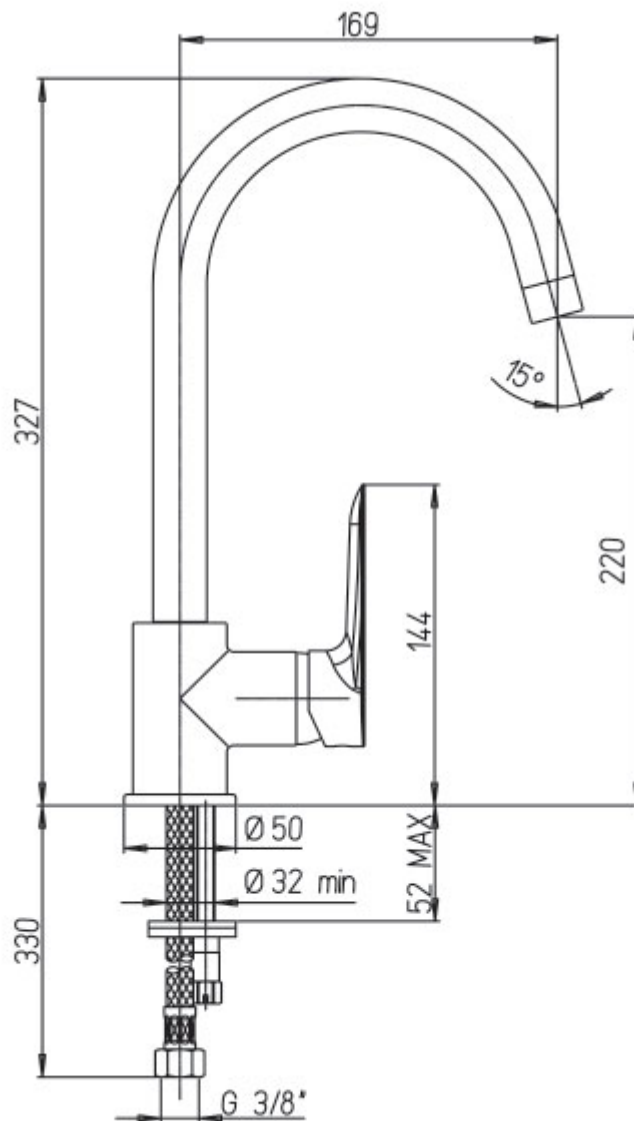

'Nove' Single Lever Galley Mixer with Swivel Spout

£141.91

Excl. Tax: £118.26

Product Images

Short Description

The 'Nove' 4426C is a solid brass, chrome plated, single lever galley mixer with swivelling spout.

Description

Additional Information

Max. Counter Top Thickness (mm)	52.00
Wall Mounted	No
Base Diameter (mm)	50.00
Weight (kg)	2.200000
Manufacturer	Paini
Finish	Chrome