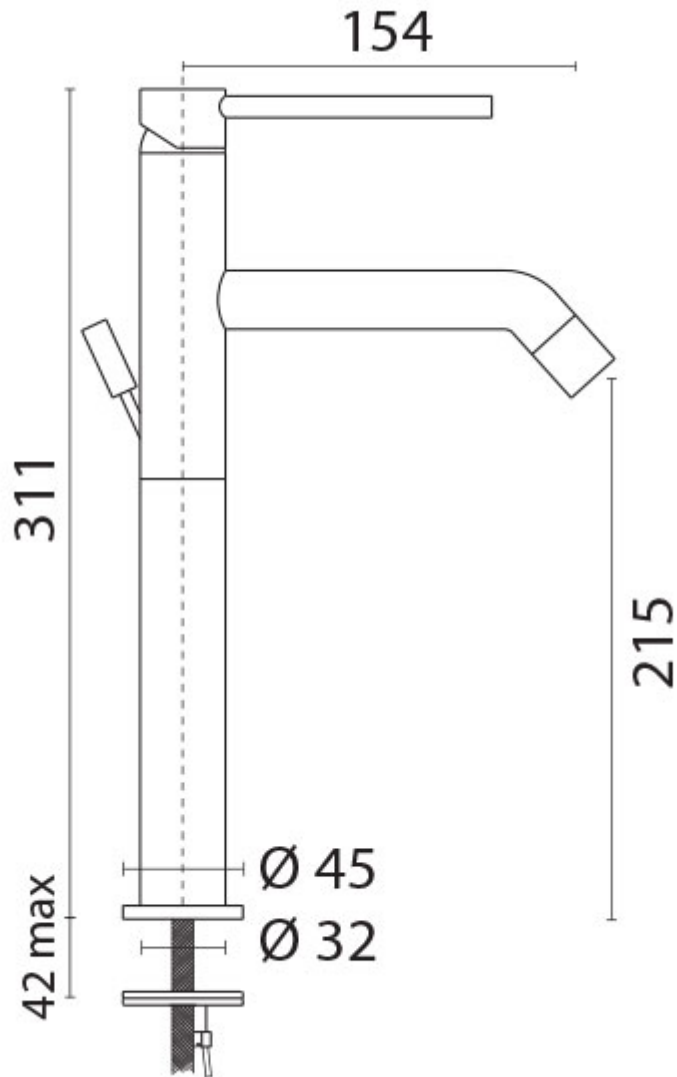

'Cox' Single Lever Basin Mixer

£236.09

Excl. Tax: £196.74

Product Images

Short Description

The 'Cox' 4487C is a solid brass, chrome plated, single lever basin mixer. Supplied with a pop-up waste.

Description

Additional Information

Spout Length (mm)	154.00
Spout Height (mm)	215.00
Max. Counter Top Thickness (mm)	42.00
Drain Diameter (mm)	32.00
Wall Mounted	No
Base Diameter (mm)	45.00
Weight (kg)	1.980000
Manufacturer	Paini
Finish	Chrome