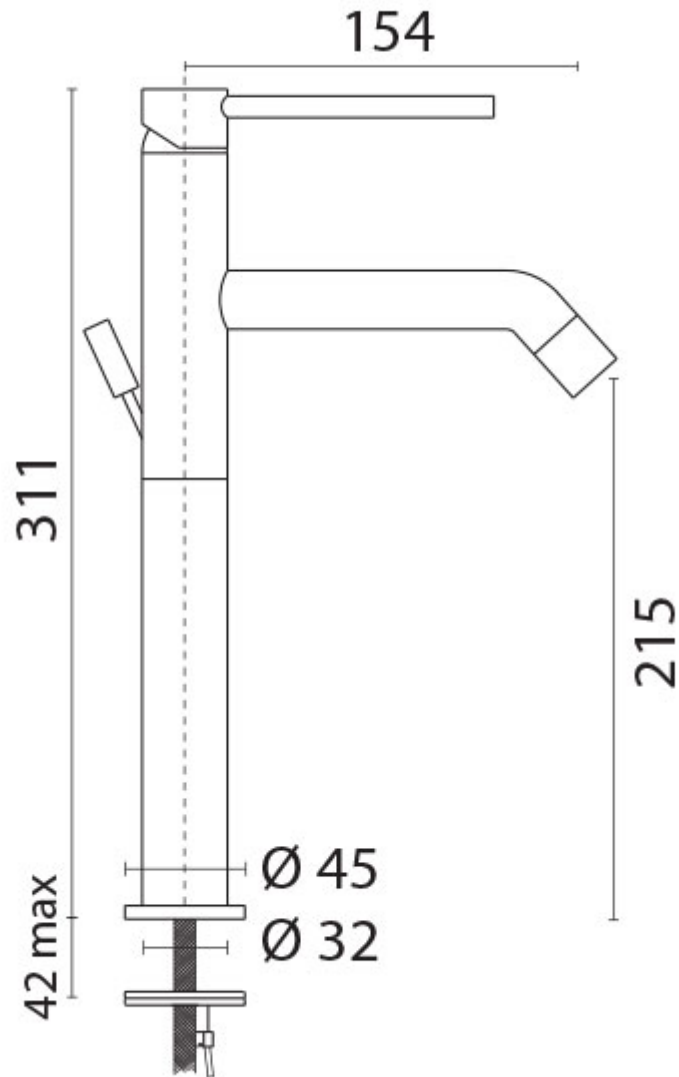

## Product Images

## Short Description

---

The 'Cox' 4487C is a solid brass, chrome plated, single lever basin mixer. Supplied with a pop-up waste.

## Additional Information

---

Spout Length (mm)	154.00
Spout Height (mm)	215.00
Max. Counter Top Thickness (mm)	42.00
Drain Diameter (mm)	32.00
Wall Mounted	No
Base Diameter (mm)	45.00
Weight (kg)	1.980000
Manufacturer	Paini
Finish	Chrome