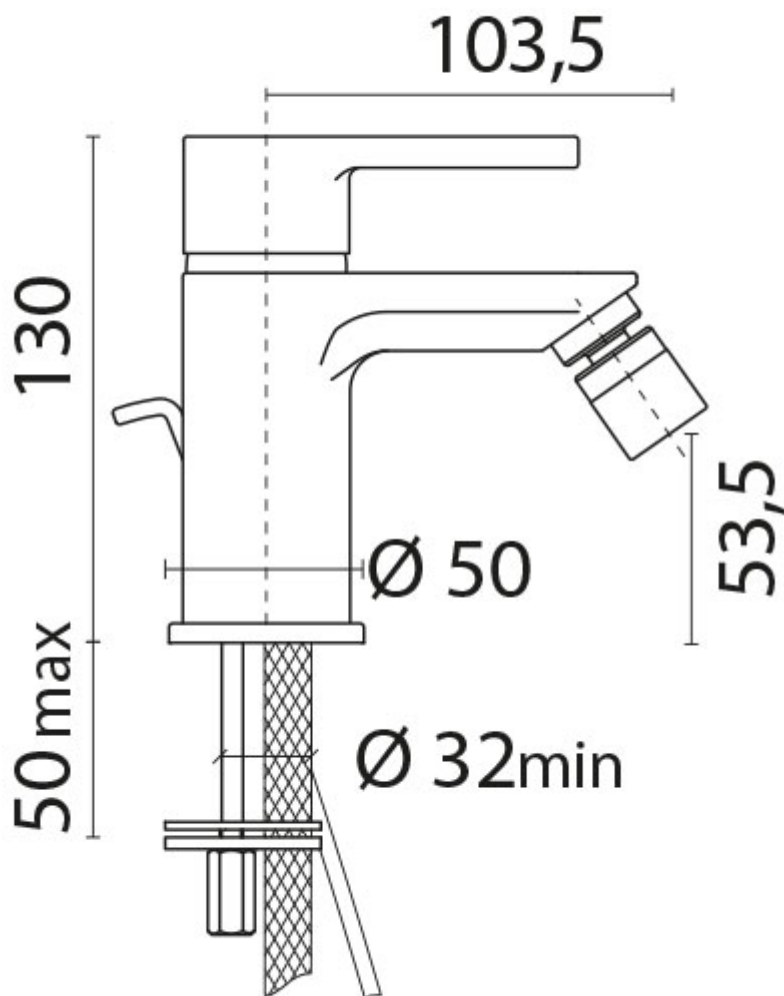

'Arena' Single Lever Bidet Mixer

£123.86

Excl. Tax: £103.22

Product Images

Short Description

The 'Arena' 4382C is a solid brass, chrome plated, single lever bidet mixer. Supplied with a 1 1/4" pop-up waste.

Description

Additional Information

Spout Length (mm)	103.50
Spout Height (mm)	53.50
Max. Counter Top Thickness (mm)	50.00
Drain Diameter (mm)	32.00
Wall Mounted	No
Weight (kg)	1.550000
Manufacturer	Paini
Finish	Chrome