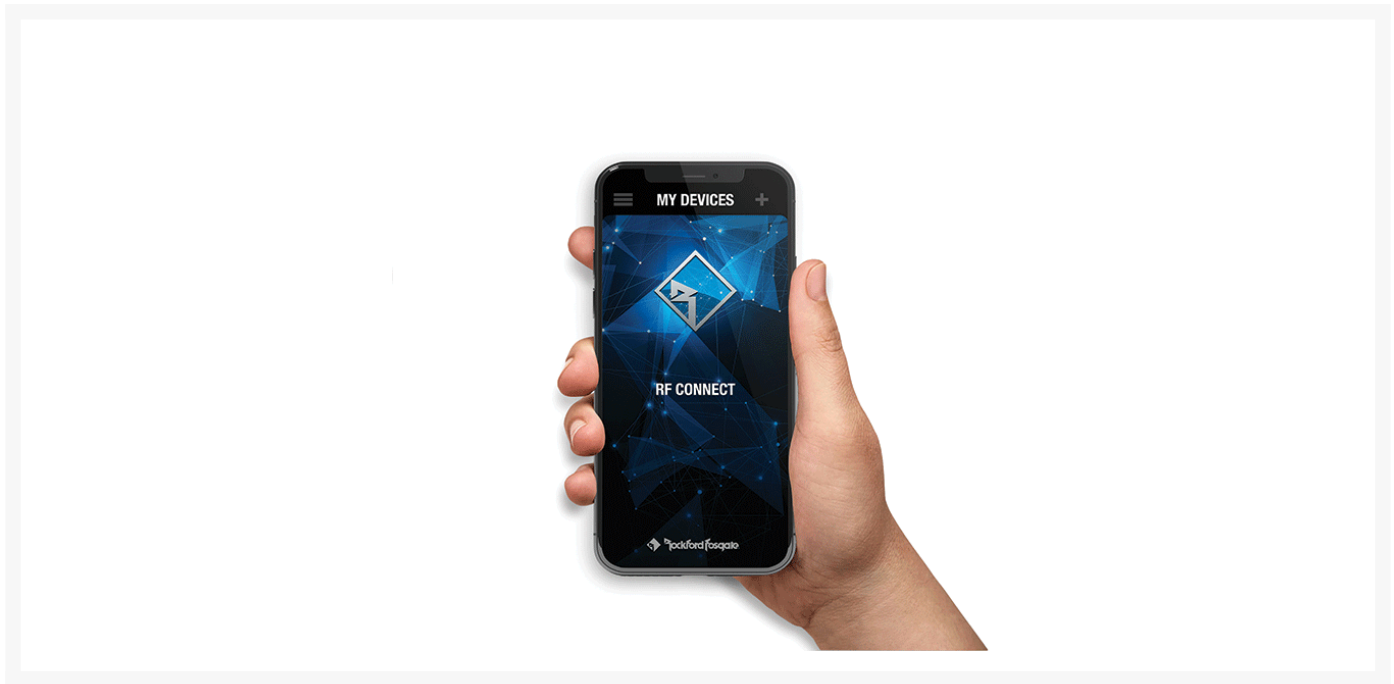

Rockford Fosgate Color Optix™ Light Controller with Optional App Interface

Regular Price

£114.68 Special Price

£80.28

Excl. Tax: £66.90

Product Images

Short Description

The PMX-RGB Color Optix™ controller provides LED lighting control over M1 & M2 speakers and subwoofers. This allows you to create a true marine ecosystem that works together seamlessly. Pair this with our RF Connect™ smartphone app and give your system infinite control by customizing the color and lighting effects of your speakers. Supports up to 8 speakers or subwoofers. App supports multiple Color Optix™ controllers.

Download **RF Connect™** to control the PMX-RGB:

Description

The PMX-RGB is an Element Ready™ watertight, IPX7 certified, RGB LED Light Controller. The controller features plug and play connectors that make the installation of the controller and RGB speakers simple through the use of optional extension cables and Y-adaptors. The proprietary designed RF CONNECT™ App allows quick and easy connection from compatible Apple or Android devices to the Color Optix™ controller through wireless communication. Multiple Color Optix™ modules supported. The App allows the user to choose from 30 different colour scrolling options, any fixed colour from the swatch panels, or any gradient from the colour wheel. The speed and brightness can also be dialled in to compliment and customize every installation. The PMX-RGB can support up to 8 speakers or 8 subwoofers.

- Controller illuminates up to 8 Color Optix™ speakers and/or subwoofers
- RF Connect™ App Compatible
- Operating Voltage 9VDC – 24VDC
- Includes stainless steel mounting hardware

- 2-Year Warranty

Additional Information