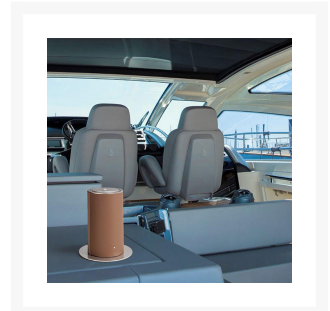

Tower Diffuser

From
£602.03

Excl. Tax: £501.69

Product Images