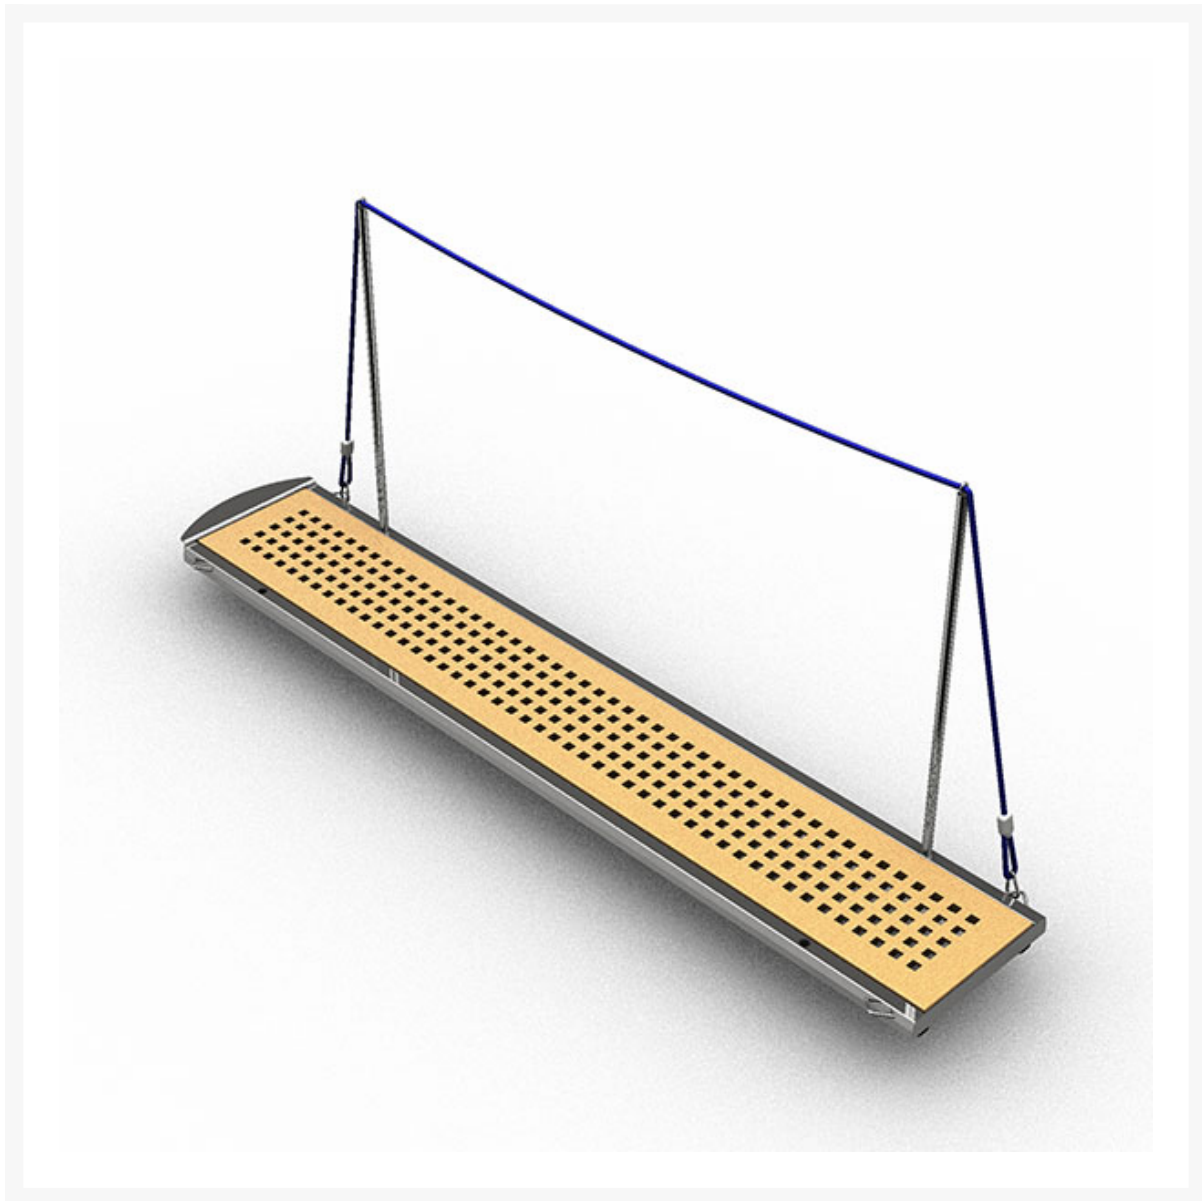

Fixed Length Manual Passerelle - Stainless Steel

From

£1,733.04

Excl. Tax: £1,444.20

Product Images

Short Description

This manually folding passerelle is the perfect solution for small craft where a permanent gangway cannot be installed. The product is constructed entirely from 316 grade stainless steel and is finished with an iroko timber walkway.

The product has some excellent features such as a pair of wheels for when resting on the dockside, removable stanchions with a rope handrail which can be installed on either side of the passerelle and a rotating pivot and built-in bush in order to allow the passerelle to move freely together with the craft and avoid any damage with the keel.

The product is handmade in Italy to order so please allow 10 days to receive any orders placed.

Additional Information

Finish	316 Stainless Steel
--------	---------------------

Product Options

Length (mm):	2075
	2575