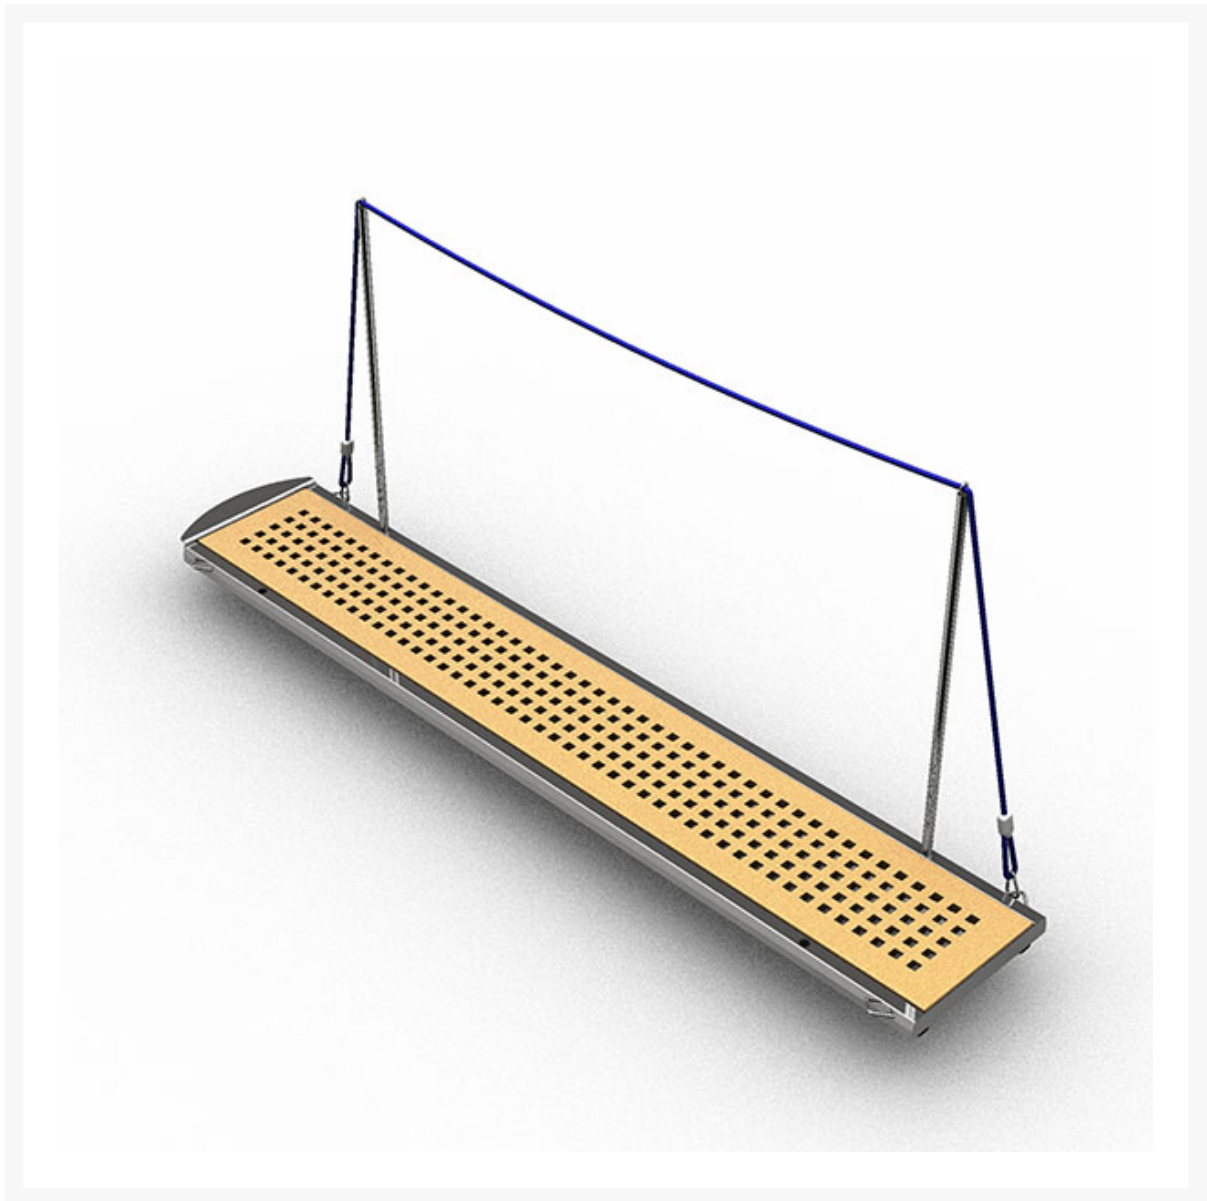

# Fixed Length Manual Passerelle - Stainless Steel

From

**£1,733.04**

Excl. Tax: £1,444.20

## Product Images

## Short Description

---

This manually folding passerelle is the perfect solution for small craft where a permanent gangway cannot be installed. The product is constructed entirely from 316 grade stainless steel and is finished with an iroko timber walkway.

The product has some excellent features such as a pair of wheels for when resting on the dockside, removable stanchions with a rope handrail which can be installed on either side of the passerelle and a rotating pivot and built-in bush in order to allow the passerelle to move freely together with the craft and avoid any damage with the keel.