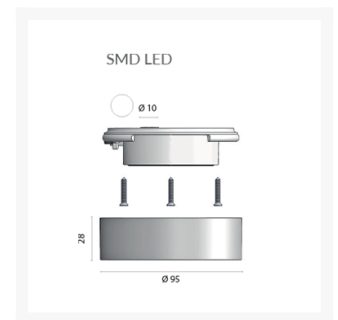

Asterion C Surface Mounted Spotlight

Regular Price

£43.10 Special Price

£12.00

Excl. Tax: £10.00

Product Images

Short Description

Marine-grade solid brass ceiling light, chrome plated finish.

Interior use only.

Additional Information

Weight (kg)	0.310000
Manufacturer	Foresti & Suardi
Installation	Surface Mounted
Light Element Type	SMD LED
Lens Angle	89°
Wattage	2.5W
LED Colour	White 4000°K
Input Voltage	10-30Vdc
IP Rating	IP20
Dimmer	No
Bezel Size (mm)	Ø95.00
Depth (mm)	28.00
Finish	Chrome