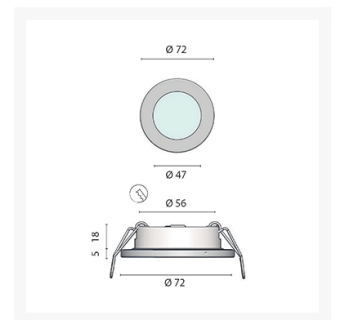

Thabit S Spotlight

Regular Price

£31.63 Special
Price

£12.00

Excl. Tax: £10.00

Product Images

Short Description

Thabit is a waterproof LED spotlight with a round 316 grade stainless steel bezel. The *Thabit S* is an excellent value high performance luminaire. The 2.5 Watt LED circuit board provides plenty of illumination with a 92° lens angle.

- IP65 ingress protection
- 10-30Vdc, fitting will work on either 12Vdc or 24Vdc
- Dimmable
- White bezel

Additional Information

Weight (kg)	0.090000
Manufacturer	Foresti & Suardi
Installation	Recessed
Light Element Type	SMD LED
Lens Angle	92°
LED Colour	White 4000°K
Input Voltage	10-30Vdc
IP Rating	IP65
Dimmer	Yes
Bezel Size (mm)	Ø72.00
Cut-out Size (mm)	Ø56.00
Depth (mm)	18.00
Finish	White