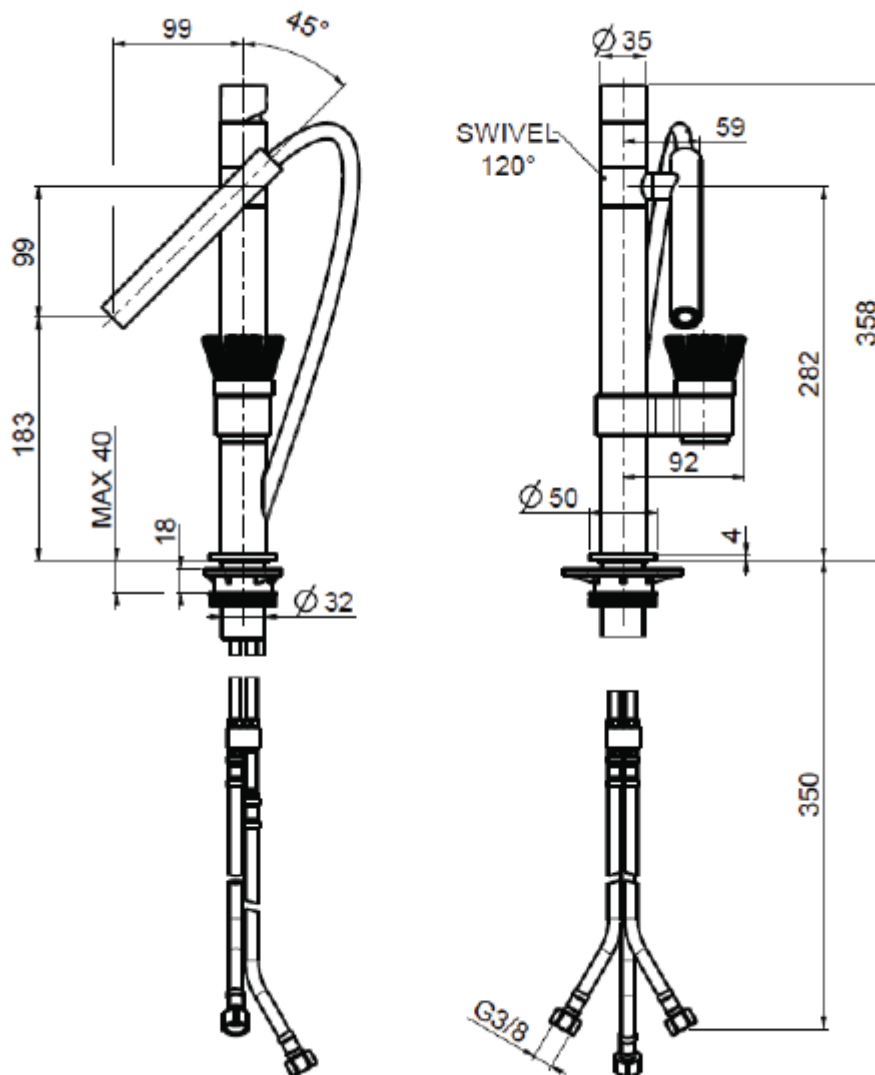

Alto Stainless Steel Basin Mixer Tap - Smooth Mixer Lever

£813.28

Excl. Tax: **£677.73**

Product Images

Short Description

316-grade (A4) stainless steel mixer tap with detachable spout.

This striking mixer tap is made from the highest grade of stainless steel and features a practical detachable spout. Marine-grade stainless steel is not only highly resistant to corrosion, but it also helps prevent bacteria build-up and therefore offers a more hygienic solution over a brass product. It is also completely lead-free.

Description

Additional Information

Cut-out Diameter (mm)	32.00
Spout Length (mm)	177.00
Spout Height (mm)	183.00
Max. Counter Top Thickness (mm)	40.00
Wall Mounted	No
Base Diameter (mm)	50.00
Diameter (mm)	35.00
Hose Connection	3/8" BSP Female
Weight (kg)	1.600000
Finish	316 Stainless Steel
Version	Smooth Mixer Lever