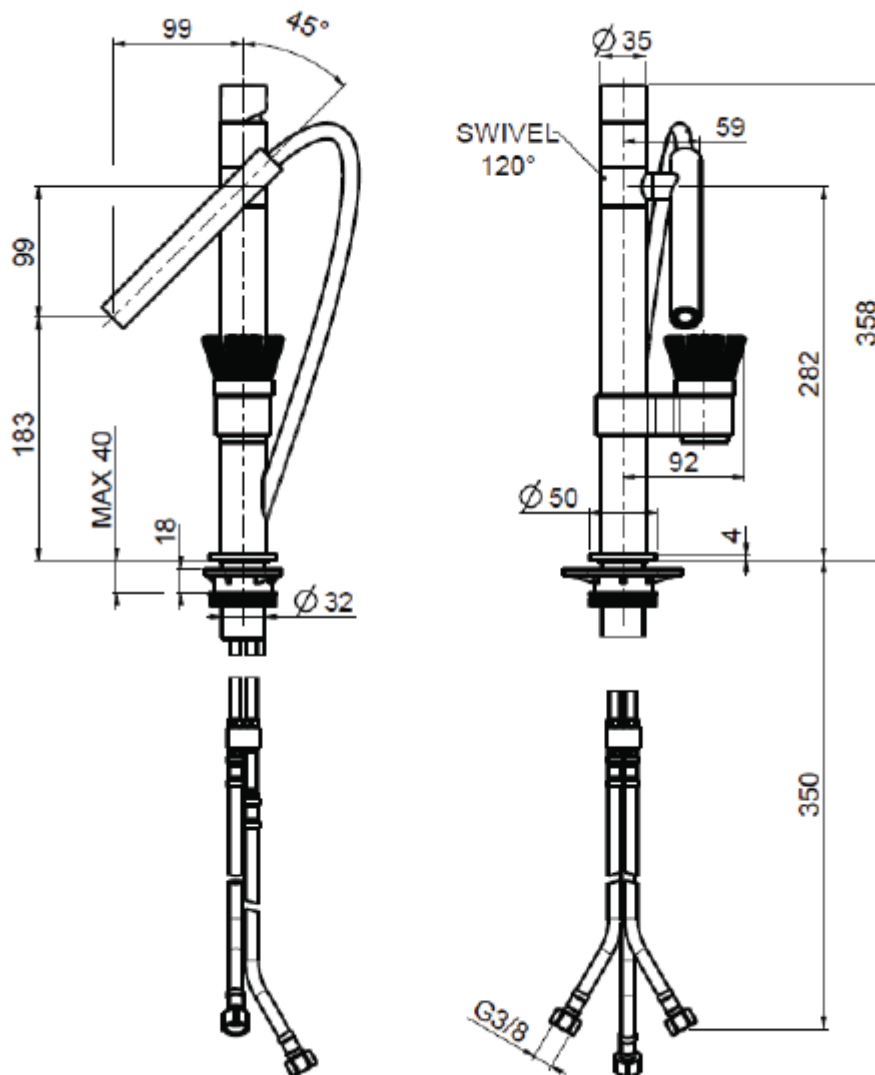

Alto Stainless Steel Basin Mixer Tap - Smooth Mixer Lever

£813.28

Excl. Tax: **£677.73**

Product Images

Short Description

316-grade (A4) stainless steel mixer tap with detachable spout.

This striking mixer tap is made from the highest grade of stainless steel and features a practical detachable spout. Marine-grade stainless steel is not only highly resistant to corrosion, but it also helps prevent bacteria build-up and therefore offers a more hygienic solution over a brass product. It is also completely lead-free.

Description

Additional Information

| | |
|---------------------------------|---------------------|
| Cut-out Diameter (mm) | 32.00 |
| Spout Length (mm) | 177.00 |
| Spout Height (mm) | 183.00 |
| Max. Counter Top Thickness (mm) | 40.00 |
| Wall Mounted | No |
| Base Diameter (mm) | 50.00 |
| Diameter (mm) | 35.00 |
| Hose Connection | 3/8" BSP Female |
| Weight (kg) | 1.600000 |
| Finish | 316 Stainless Steel |
| Version | Smooth Mixer Lever |